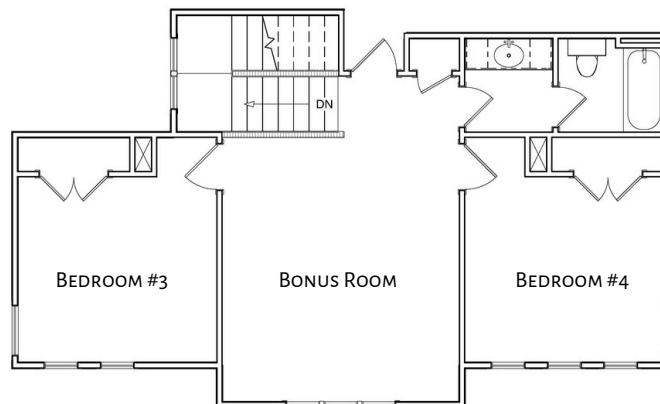

FIRST FLOOR

SECOND FLOOR

2,295 SQUARE FEET

4 BEDROOM
+ BONUS ROOM

3 BATHROOM

2 CAR GARAGE

SMART HOME FEATURES

*FLOOR PLAN AND ELEVATION ARE SUBJECT TO DIFFER AND CHANGE