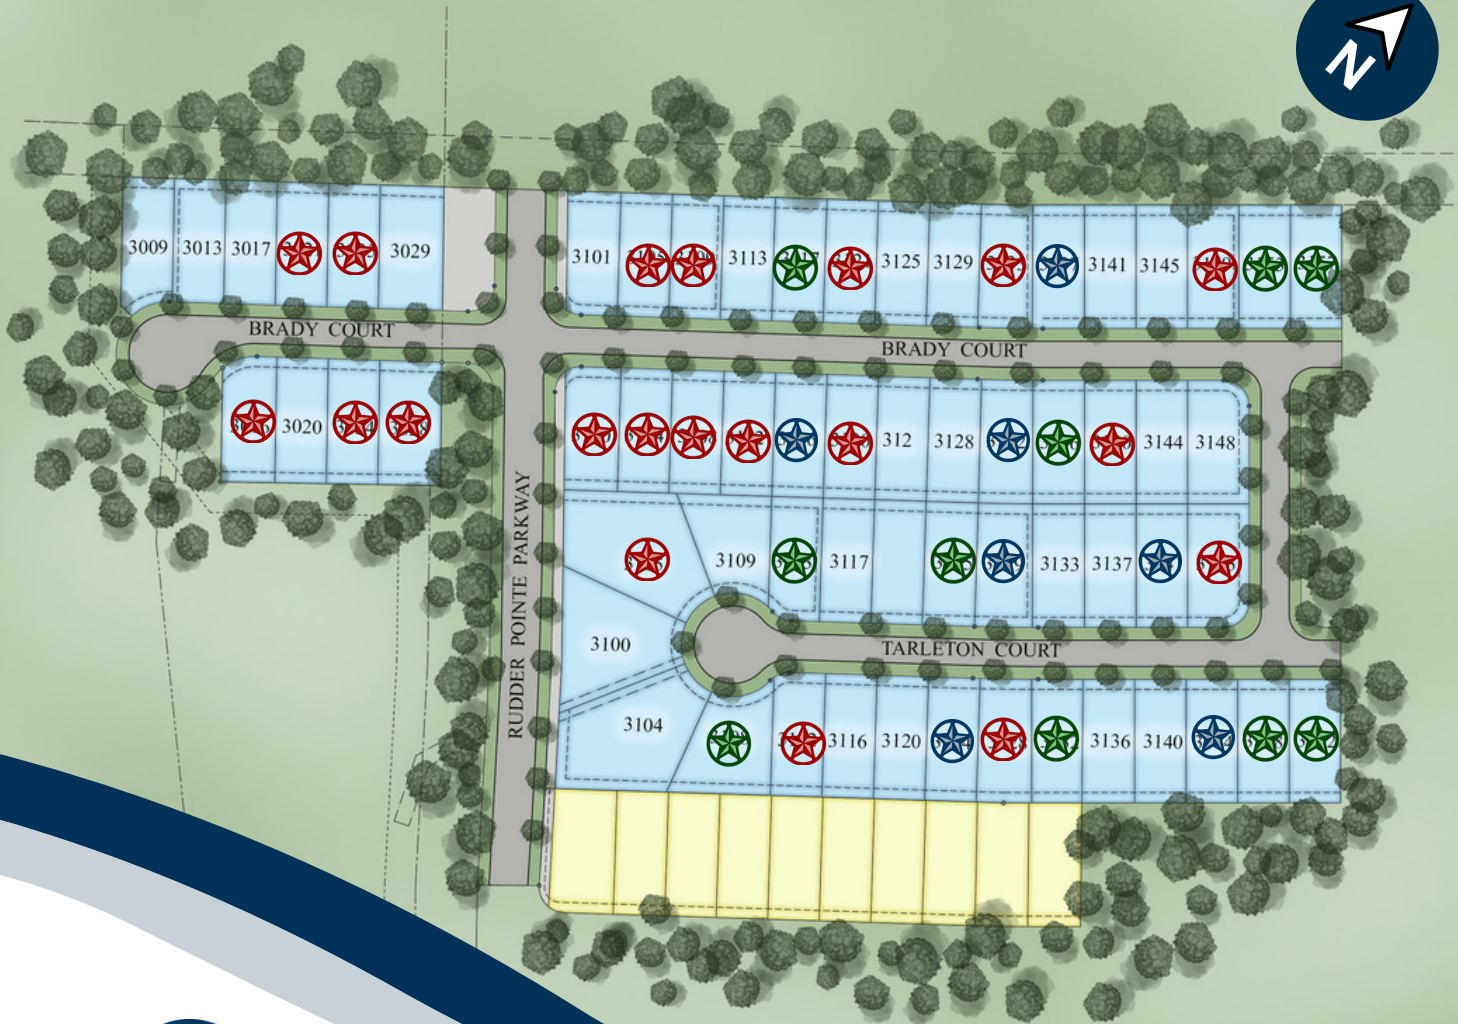

RUDDER POINTE

PHASE 2

- AVAILABLE LOT
- HOME FOR SALE
- SOLD

3101 NORMANDY WAY, BRYAN | 979.255.7526

WWW.RANGERHOMEBUILDERS.COM | INFO@RANGERHOMEBUILDERS.COM

Ranger
HOME BUILDERS

RUDDER POINTE PHASE 3

-  AVAILABLE LOT
-  HOME FOR SALE
-  SOLD